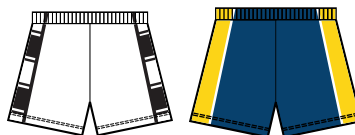

LEAVERS SHORTS

Sublimated Polyester shorts
Additional Artwork charge
Minimum Order 20 shorts

$35.95 incl GST